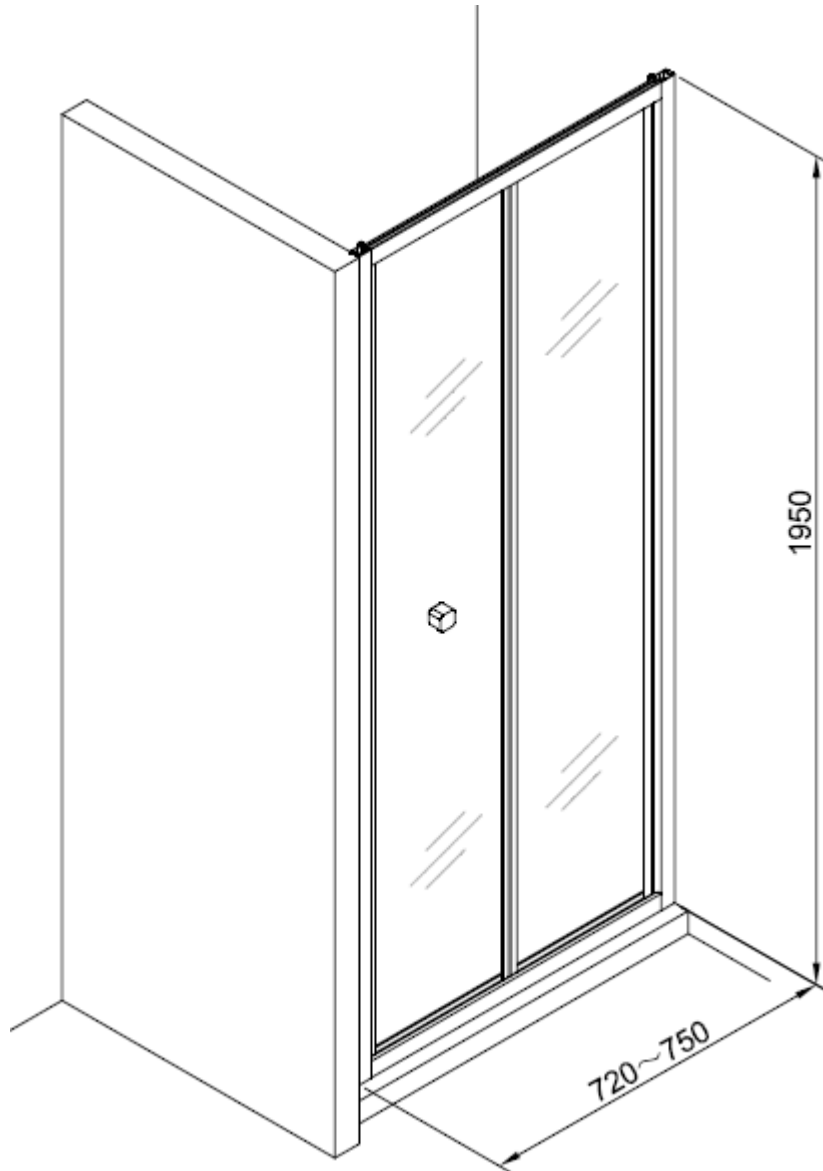

Measurements in millimetres mm  
Information updated January 2020  
Tel 0345 873 8840

crosswater<sup>™</sup>

CLEAR 6 BIFOLD DOOR  
CABFSC0760

A		M4 *40mm Screw x 6
B		Wall Plug x 6
C		Handle x 1
D		Sleeve x 1
E		Cover x 3
F		Filler x 4

G		Waterproof strip x 2
H		Cover x 1
I		Cover x 1
J		Top Cap x 1
K		Top Cap x 1

AA		M4 *20mm Screw x 1
AB		Adjustment block x 1
AC		Top Cap x 1
AD		Top Cap(LH) x 1
AE		Top Cap(RH) x 1
AF		Filler x 2

Model	x (mm)	y (mm)
CABFSC0760	720~750	1950
CABFSC0800	760~790	1950
CABFSC0900	860~890	1950
CABFSC1000	960~990	1950