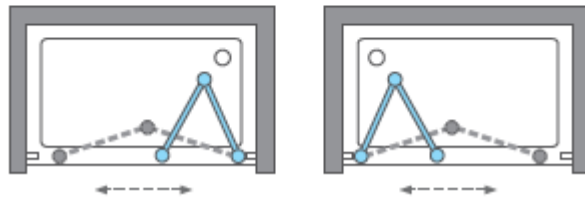

Measurements in millimetres mm  
Information updated January 2020  
Tel 0345 873 8840

crosswater<sup>™</sup>

CLEAR 6 BIFOLD DOOR  
CABFSC0760

A		M4 *40mm Screw x 6
B		Wall Plug x 6
C		Handle x 1
D		Sleeve x 1
E		Cover x 3
F		Filler x 4

G		Waterproof strip x 2
H		Cover x 1
I		Cover x 1
J		Top Cap x 1
K		Top Cap x 1

AA		M4 *20mm Screw x 1
AB		Adjustment block x 1
AC		Top Cap x 1
AD		Top Cap(LH) x 1
AE		Top Cap(RH) x 1
AF		Filler x 2

Model	x (mm)	y (mm)
CABFSC0760	720~750	1950
CABFSC0800	760~790	1950
CABFSC0900	860~890	1950
CABFSC1000	960~990	1950