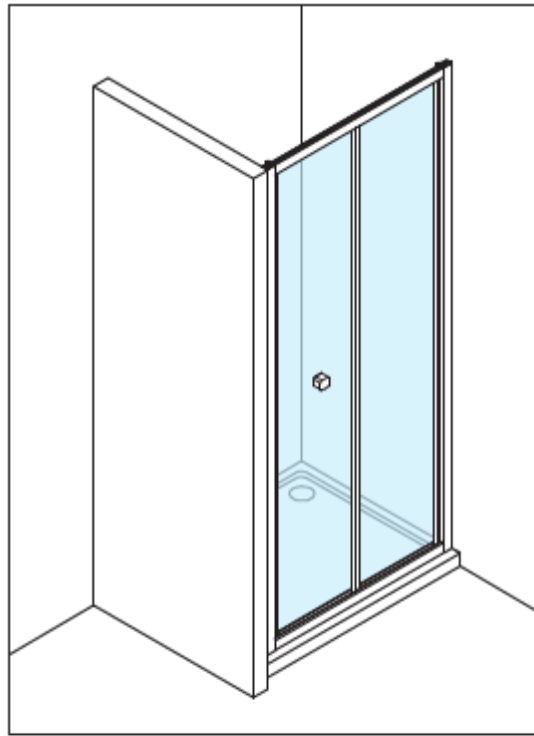

Measurements in millimetres mm  
Information updated January 2020  
Tel 0345 873 8840

crosswater<sup>™</sup>

CLEAR 6 BIFOLD DOOR  
CABFSC0760

A		M4 *40mm Screw x 6
B		Wall Plug x 6
C		Handle x 1
D		Sleeve x 1
E		Cover x 3
F		Filler x 4

G		Waterproof strip x 2
H		Cover x 1
I		Cover x 1
J		Top Cap x 1
K		Top Cap x 1

AA		M4 *20mm Screw x 1
AB		Adjustment block x 1
AC		Top Cap x 1
AD		Top Cap(LH) x 1
AE		Top Cap(RH) x 1
AF		Filler x 2

Model	x (mm)	y (mm)
CABFSC0760	720~750	1950
CABFSC0800	760~790	1950
CABFSC0900	860~890	1950
CABFSC1000	960~990	1950