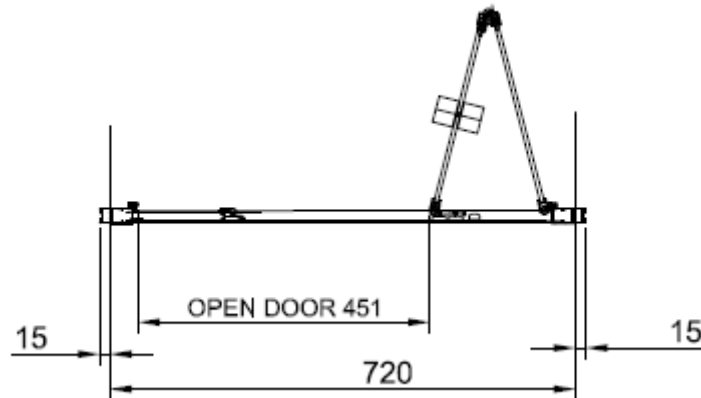

Measurements in millimetres mm  
Information updated January 2020  
Tel 0345 873 8840

crosswater<sup>™</sup>

CLEAR 6 BIFOLD DOOR  
CABFSC0760

A		M4 *40mm Screw x 6
B		Wall Plug x 6
C		Handle x 1
D		Sleeve x 1
E		Cover x 3
F		Filler x 4

G		Waterproof strip x 2
H		Cover x 1
I		Cover x 1
J		Top Cap x 1
K		Top Cap x 1

AA		M4 *20mm Screw x 1
AB		Adjustment block x 1
AC		Top Cap x 1
AD		Top Cap(LH) x 1
AE		Top Cap(RH) x 1
AF		Filler x 2

Model	x (mm)	y (mm)
CABFSC0760	720~750	1950
CABFSC0800	760~790	1950
CABFSC0900	860~890	1950
CABFSC1000	960~990	1950